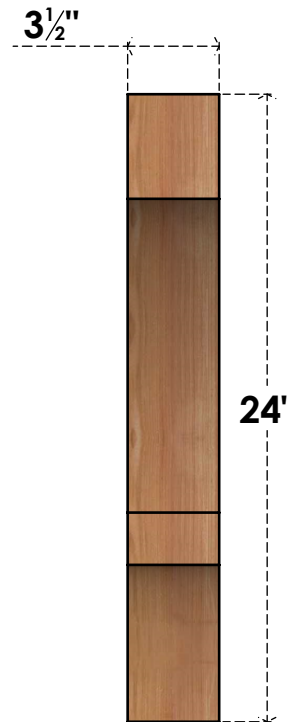

BRC04X20X24BOA00SWR

3 1/2"W X 20"D X 24"H BALBOA SMOOTH BRACE, WESTERN RED CEDAR

SIDE

FRONT

EKENA MILLWORK
 2300 WEST MAIN ST.
 CLARKSVILLE, TX 75426
 TOLL FREE: 866-607-0453
 WWW.EKENAMILLWORK.COM

NOTES

1. INSTALLATION TO BE COMPLETED IN ACCORDANCE WITH MANUFACTURER'S SPECIFICATIONS.
2. DRAWING MAY NOT BE TO SCALE
3. THIS DRAWING IS INTENDED FOR DESIGN AND PLANNING PURPOSES ONLY.
4. ALL INFORMATION CONTAINED HEREIN WAS CURRENT AT THE TIME OF DEVELOPMENT BUT MUST BE REVIEWED AND APPROVED BY THE PRODUCT MANUFACTURER TO BE CONSIDERED ACCURATE.
5. PRODUCTS ARE NOT KILN DRIED. THIS ITEM IS UNIQUE AND WILL CONTAIN THE NATURAL VARIATIONS THAT THE WOOD SPECIES OFFERS. THIS MAY RESULT IN VARIATIONS UP TO 1/4"