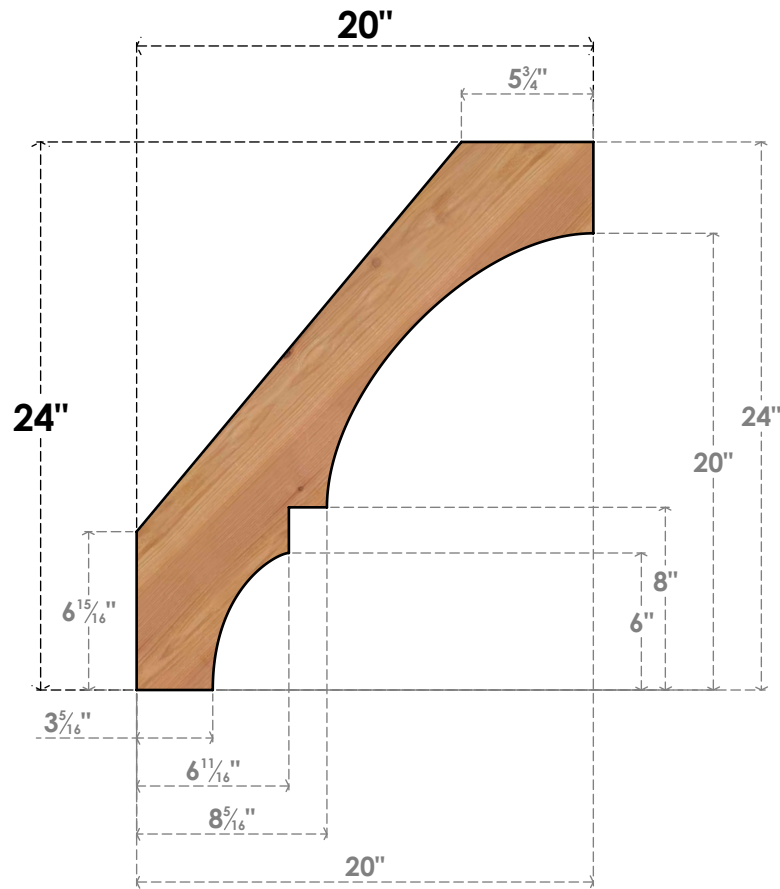

BRC04X20X24BOA00SWR

3 1/2"W X 20"D X 24"H BALBOA SMOOTH BRACE, WESTERN RED CEDAR

SIDE

FRONT

EKENA MILLWORK
 2300 WEST MAIN ST.
 CLARKSVILLE, TX 75426
 TOLL FREE: 866-607-0453
 WWW.EKENAMILLWORK.COM

NOTES

1. INSTALLATION TO BE COMPLETED IN ACCORDANCE WITH MANUFACTURER'S SPECIFICATIONS.
2. DRAWING MAY NOT BE TO SCALE
3. THIS DRAWING IS INTENDED FOR DESIGN AND PLANNING PURPOSES ONLY.
4. ALL INFORMATION CONTAINED HEREIN WAS CURRENT AT THE TIME OF DEVELOPMENT BUT MUST BE REVIEWED AND APPROVED BY THE PRODUCT MANUFACTURER TO BE CONSIDERED ACCURATE.
5. PRODUCTS ARE NOT KILN DRIED. THIS ITEM IS UNIQUE AND WILL CONTAIN THE NATURAL VARIATIONS THAT THE WOOD SPECIES OFFERS. THIS MAY RESULT IN VARIATIONS UP TO 1/4"